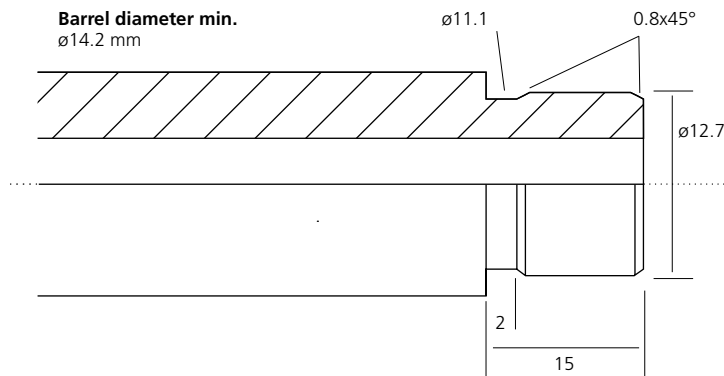

## Barrel thread measurement with spigot

## Barrel thread measurement SAKO-thread

## Barrel thread measurement 1/2" x 20 UNF

## Barrel thread measurement 1/2" x 28 UNEF