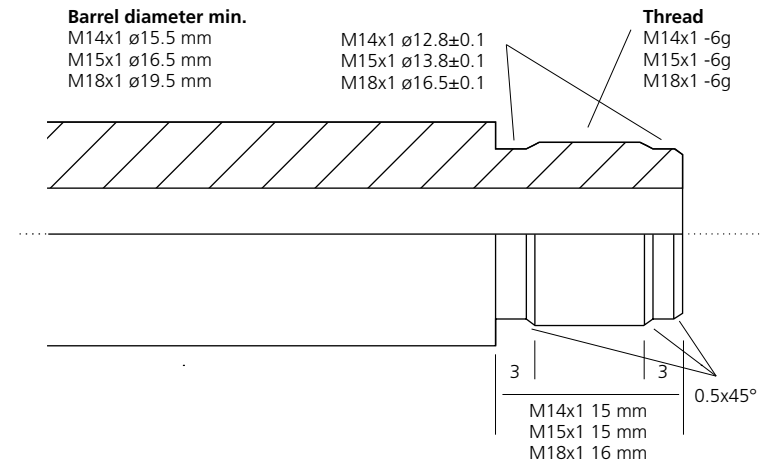

## Barrel thread measurement with spigot

## Barrel thread measurement SAKO-thread

## Barrel thread measurement 1/2" x 20 UNF

## Barrel thread measurement 1/2" x 28 UNEF