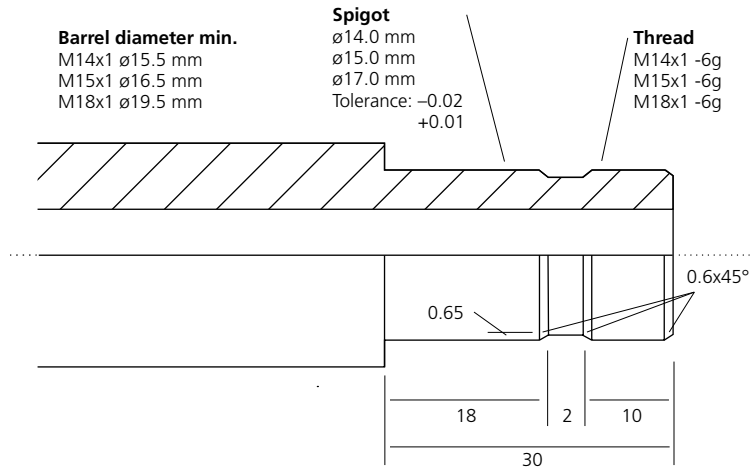

## Barrel thread measurement with spigot

## Barrel thread measurement SAKO-thread

## Barrel thread measurement 1/2" x 20 UNF

## Barrel thread measurement 1/2" x 28 UNEF